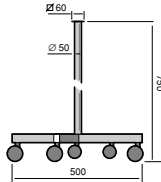

>>> ACCESSORY

Fits model

Info

Part No.

>>> Trolley base

HT/HS/HM/HF/CL

Height 750 mm

14024

>>> Panel mount

HT/HS/HM/HF/CL

250 mm gooseneck arm

15540

HT/HS/HM/HF/CL

500 mm gooseneck arm

15550

HT/HS/HM/HF/CL

700 mm gooseneck arm

15560