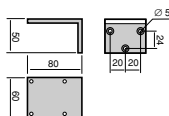

>>> Magnetic base

HT/HS/HM
 HF/CL

Ø 90 mm
 Ø 110 mm

14000
 12010

>>> Wall mount

HT/HS/HM/HF/CL

L-bracket 50 x 80 mm

14030

>>> Desktop base

HT/HS/HM/HF/CL

Ø 200 mm

14015

>>> ACCESSORY

Fits model

Info

Part No.