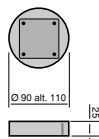

>>> ACCESSORY

>>> Screw clamp

Fits model

HT/HS/HM/HF/CL
 HT/HS/HM/HF/CL
 Articulated arm
 CLB/CLM

Info

Max. grip 42 mm
 Max. grip 60 mm
 Max. grip 70 mm
 Max. grip 55 mm

Part No.

14020
 14025
 12020
 18021

>>> Magnetic base

HT/HS/HM
 HF/CL

Ø 90 mm
 Ø 110 mm

14000
 12010

>>> Wall mount

HT/HS/HM/HF/CL

L-bracket 50 x 80 mm

14030

>>> Desktop base

HT/HS/HM/HF/CL

Ø 200 mm

14015

>>> ACCESSORY

Fits model

Info

Part No.