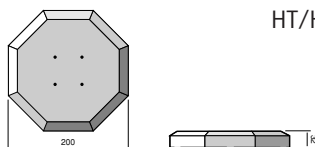

>>> Desktop base

HT/HS/HM/HF/CL

Ø 200 mm

14015