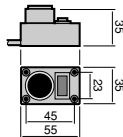

HT/HS/HM/HF/CL

500 mm gooseneck arm

15550

HT/HS/HM/HF/CL

700 mm gooseneck arm

15560

>>> Rectangular base

HS/HM