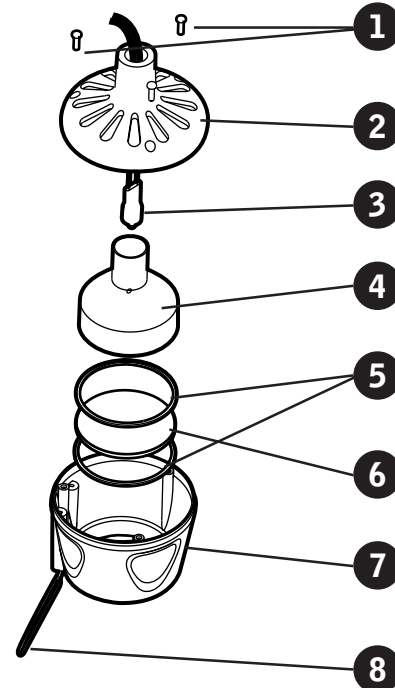

## >>> SUNNEX HT 20W

<b>Component</b>	<b>Part No.</b>
<b>1.</b> Lamp head	18055
<b>2.</b> Halogen light bulb 12V/20W Halogen light bulb 24V/20W	15140 15141
<b>3.</b> Reflector	18069
<b>4.</b> Lens, frosted	18009
<b>5.</b> Support ring	18281
<b>6.</b> Lamp shade	18057
<b>7.</b> Distance arc	18010

**>>> SUNNEX HS 20W**

<b>Component</b>	<b>Part No.</b>
<b>1.</b> Lamp head	15200
<b>2.</b> Halogen light bulb 12V/20W	15140
Halogen light bulb 24V/20W	15141
<b>3.</b> Reflector, spot	15128
<b>4.</b> Lens, clear	15402
<b>5.</b> Lamp shade	15100
<b>6.</b> Distance arc	15108

## >>> SUNNEX HM 35W

Component	Part No.
1. Screw, 3 pcs	15151
2. Lamp head	18015
3. Halogen light bulb 12V/35W	13830
Halogen light bulb 24V/35W	13837
4. Reflector	18003
5. Sealant rings	18014
6. Lens, frosted	18005
7. Lamp shade	18017
8. Distance arc	18008

## >>> SUNNEX CLM 24/36/48/72W

Component	Part No.
1. Screen, 275 mm lamp head	18100
Screen, 375 mm lamp head	18299
Screen, 475 mm lamp head	18300
2. Compact fluorescent tube 18W/12 Daylight Dulux L	18022
Compact fluorescent tube 24W/12 Daylight Dulux L	18023
Compact fluorescent tube 36W/12 Daylight Dulux L	18024
Compact fluorescent tube 24W/21 Cool White Dulux F	18025
Compact fluorescent tube 36W/21 Cool White Dulux F	18026
Compact fluorescent tube 24W/12 Cool White Dulux L	18027
Compact fluorescent tube 36W/12 Cool White Dulux L	18028
3. L-Tube support	18170+18171
F-Tube support	18172
4. Magnifying glass	18143
5. Protective cover for magnifying glass	18086
6. Gable	18089
7. Screw, 4 pcs	15860