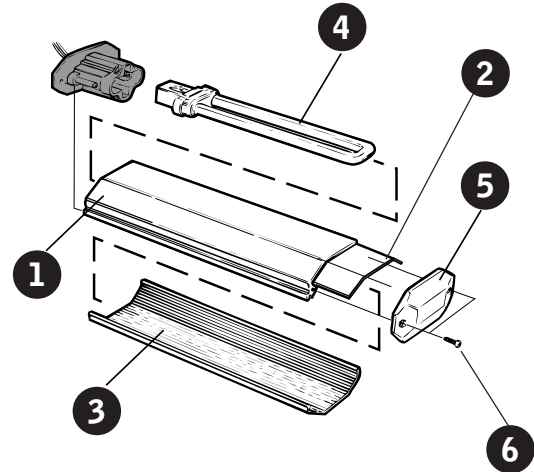

>>> SUNNEX CL 9/11W

Component	Part No.
1. Lamp head, 9W	15810
Lamp head, 11W	15820
3. Reflector, 9W	15815
Reflector, 11W	15816
3. Lens, 9W	15861
Lens, 11W	15862
4. Compact fluorescent tube, 9W	15881
Compact fluorescent tube, 11W	15882
5. Gable	15840
6. Screw, 2 pcs	15860