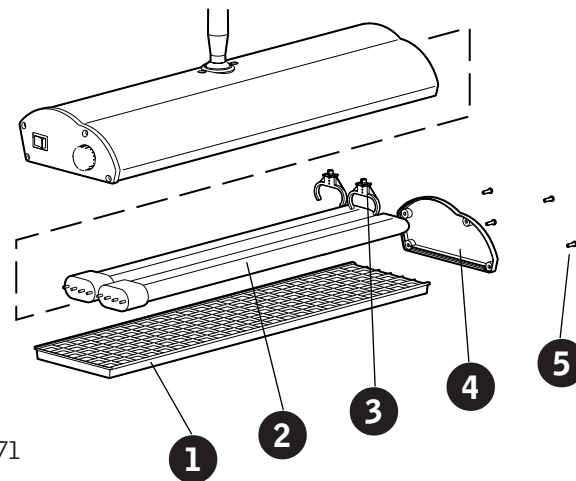

>>> SUNNEX CLB 24/36/48/72W

Component	Part No.
1. Screen, 275 mm lamp head	18100
Screen, 375 mm lamp head	18299
Screen, 475 mm lamp head	18300
2. Compact fluorescent tube 18W/12 Daylight Dulux L	18022
Compact fluorescent tube 24W/12 Daylight Dulux L	18023
Compact fluorescent tube 36W/12 Daylight Dulux L	18024
Compact fluorescent tube 24W/21 Cool White Dulux F	18025
Compact fluorescent tube 36W/21 Cool White Dulux F	18026
Compact fluorescent tube 24W/12 Cool White Dulux L	18027
Compact fluorescent tube 36W/12 Cool White Dulux L	18028
3. L-Tube support	18170 + 18171
F-Tube support	18172
4. Gable	18089
5. Screw, 4 pcs	15860