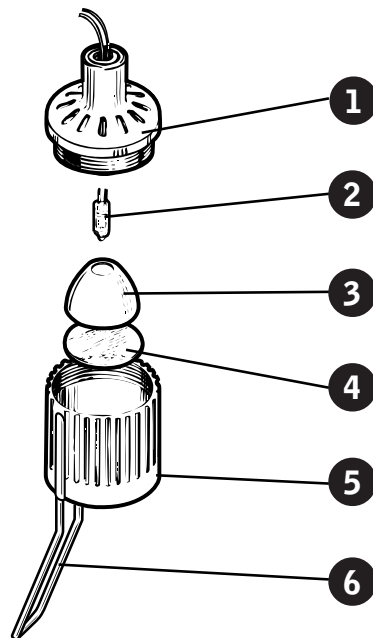

## >>> SUNNEX HT 20W

<b>Component</b>	<b>Part No.</b>
<b>1.</b> Lamp head	18055
<b>2.</b> Halogen light bulb 12V/20W Halogen light bulb 24V/20W	15140 15141
<b>3.</b> Reflector	18069
<b>4.</b> Lens, frosted	18009
<b>5.</b> Support ring	18281
<b>6.</b> Lamp shade	18057
<b>7.</b> Distance arc	18010

**>>> SUNNEX HS 20W**

<b>Component</b>	<b>Part No.</b>
<b>1.</b> Lamp head	15200
<b>2.</b> Halogen light bulb 12V/20W	15140
Halogen light bulb 24V/20W	15141
<b>3.</b> Reflector, spot	15128
<b>4.</b> Lens, clear	15402
<b>5.</b> Lamp shade	15100
<b>6.</b> Distance arc	15108

## >>> SUNNEX HM 35W

Component	Part No.
1. Screw, 3 pcs	15151
2. Lamp head	18015
3. Halogen light bulb 12V/35W	13830
Halogen light bulb 24V/35W	13837
4. Reflector	18003
5. Sealant rings	18014
6. Lens, frosted	18005
7. Lamp shade	18017
8. Distance arc	18008

## >>> SUNNEX CLM 24/36/48/72W

Component	Part No.
1. Screen, 275 mm lamp head	18100
Screen, 375 mm lamp head	18299
Screen, 475 mm lamp head	18300
2. Compact fluorescent tube 18W/12 Daylight Dulux L	18022
Compact fluorescent tube 24W/12 Daylight Dulux L	18023
Compact fluorescent tube 36W/12 Daylight Dulux L	18024
Compact fluorescent tube 24W/21 Cool White Dulux F	18025
Compact fluorescent tube 36W/21 Cool White Dulux F	18026
Compact fluorescent tube 24W/12 Cool White Dulux L	18027
Compact fluorescent tube 36W/12 Cool White Dulux L	18028
3. L-Tube support	18170+18171
F-Tube support	18172
4. Magnifying glass	18143
5. Protective cover for magnifying glass	18086
6. Gable	18089
7. Screw, 4 pcs	15860