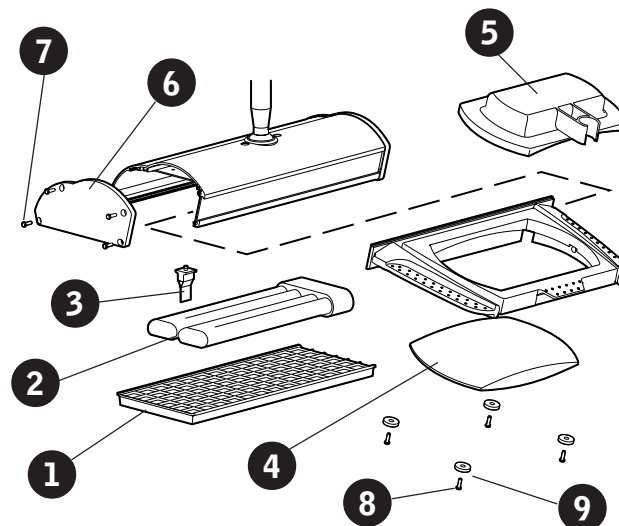

>>> SUNNEX CLM 24/36/48/72W

Component	Part No.
1. Screen, 275 mm lamp head	18100
Screen, 375 mm lamp head	18299
Screen, 475 mm lamp head	18300
2. Compact fluorescent tube 18W/12 Daylight Dulux L	18022
Compact fluorescent tube 24W/12 Daylight Dulux L	18023
Compact fluorescent tube 36W/12 Daylight Dulux L	18024
Compact fluorescent tube 24W/21 Cool White Dulux F	18025
Compact fluorescent tube 36W/21 Cool White Dulux F	18026
Compact fluorescent tube 24W/12 Cool White Dulux L	18027
Compact fluorescent tube 36W/12 Cool White Dulux L	18028
3. L-Tube support	18170+18171
F-Tube support	18172
4. Magnifying glass	18143
5. Protective cover for magnifying glass	18086
6. Gable	18089
7. Screw, 4 pcs	15860

8. Screw, 4 pcs 18157

9. Washer, 4 pcs 18166