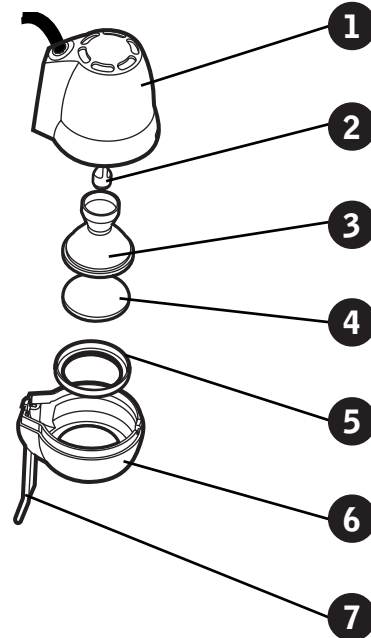

## >>> SUNNEX HT 20W

<b>Component</b>	<b>Part No.</b>
<b>1.</b> Lamp head	18055
<b>2.</b> Halogen light bulb 12V/20W Halogen light bulb 24V/20W	15140 15141
<b>3.</b> Reflector	18069
<b>4.</b> Lens, frosted	18009
<b>5.</b> Support ring	18281
<b>6.</b> Lamp shade	18057
<b>7.</b> Distance arc	18010

**>>> SUNNEX HS 20W**

<b>Component</b>	<b>Part No.</b>
<b>1.</b> Lamp head	15200
<b>2.</b> Halogen light bulb 12V/20W	15140
Halogen light bulb 24V/20W	15141
<b>3.</b> Reflector, spot	15128
<b>4.</b> Lens, clear	15402
<b>5.</b> Lamp shade	15100
<b>6.</b> Distance arc	15108

## >>> SUNNEX HM 35W

Component	Part No.
1. Screw, 3 pcs	15151
2. Lamp head	18015
3. Halogen light bulb 12V/35W	13830
Halogen light bulb 24V/35W	13837
4. Reflector	18003
5. Sealant rings	18014
6. Lens, frosted	18005
7. Lamp shade	18017
8. Distance arc	18008

## >>> SUNNEX CLM 24/36/48/72W

Component	Part No.
1. Screen, 275 mm lamp head	18100
Screen, 375 mm lamp head	18299
Screen, 475 mm lamp head	18300
2. Compact fluorescent tube 18W/12 Daylight Dulux L	18022
Compact fluorescent tube 24W/12 Daylight Dulux L	18023
Compact fluorescent tube 36W/12 Daylight Dulux L	18024
Compact fluorescent tube 24W/21 Cool White Dulux F	18025
Compact fluorescent tube 36W/21 Cool White Dulux F	18026
Compact fluorescent tube 24W/12 Cool White Dulux L	18027
Compact fluorescent tube 36W/12 Cool White Dulux L	18028
3. L-Tube support	18170+18171
F-Tube support	18172
4. Magnifying glass	18143
5. Protective cover for magnifying glass	18086
6. Gable	18089
7. Screw, 4 pcs	15860